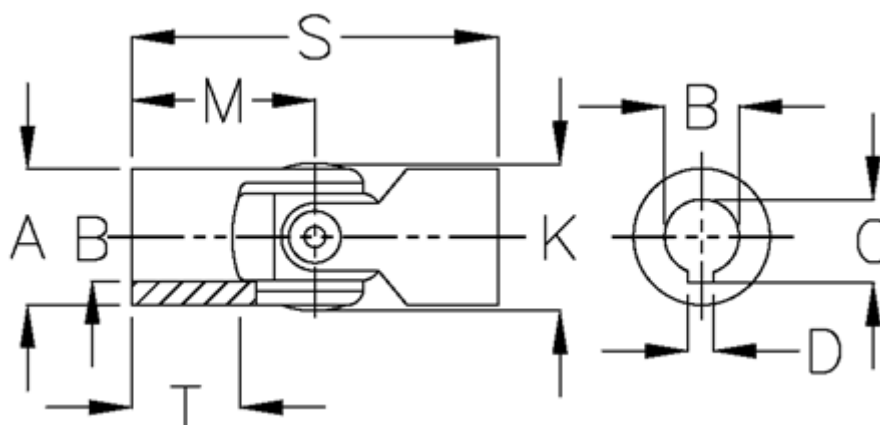

Article number: 07732403

Description: Single cross joint w/slide bearing
0.732.403

Measures

A	= 32	T = 25
B H7	= 20	
C	= 22.8	
D	= 6	
K	= 33.5	
M	= 43	
MD max N m	= 60	
s	= 86	